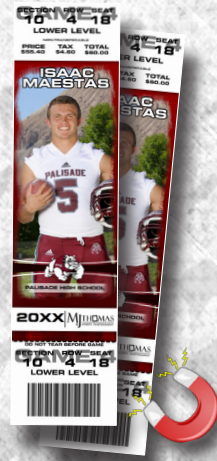

8x10
Canvas Mounts

10x13" Collage

8x10" Collage

Trading Cards

Front

Back

Dog Tags

Team & Individual
Stainless Steel
Water Bottles

PHOTO BUTTONS

Travel Mug

Photo Magnets

Bag Tags

Game Tickets

Photo Clipboard

Front

Individual - Back

Mugs

Front

NEW!

T-Shirts

Back

NEW!

8" ROUND
MOUSE PAD

Your
School Logo
on Front
Individual
on Back